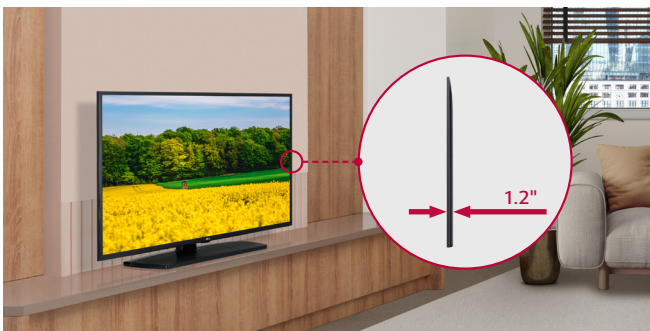

4K UHD

Compatible with Apple AirPlay

Pro:Centric Smart

Pro:Idiom

UM777H Series		75/65UM777H0UG, 55/50UM777H0UA
Design	Stand Type	75" / 65" : 1 pole (Fixed) 55" / 50" : 1 pole (Swivel)
	Display	Size Resolution
Broadcasting System	Digital	75" / 65" / 55" / 50" 3,840 × 2,160 (4K UHD)
	Analog	ATSC, Clear QAM NTSC
	Global IPTV Support	Yes
VESA		75": 400 × 400 mm 65" / 55": 300 × 300 mm 50": 200 × 200 mm

Slim Depth for a Sleek Look

With a slim design, the UM777H series integrates smoothly with interiors, delivering a modern impression to your guests

SoftAP

Software-enabled Access Point* (SoftAP) is a virtual Wi-Fi feature that uses TV as a wireless hotspot, enabling guests to connect their own devices to the SoftAP