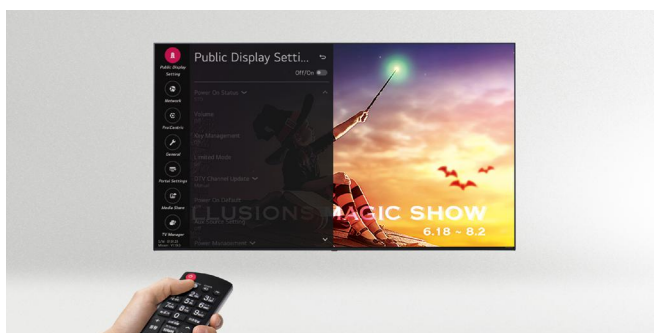

Public Display Mode (Hotel Mode)

From channel selection to volume level, you can control the TV settings in business areas. It also enables you to restore default settings, as required, on the TVs.