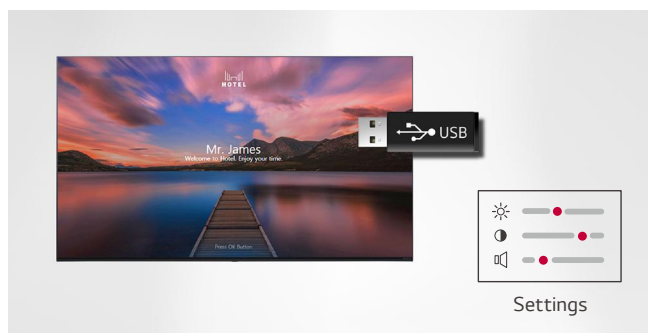

USB Cloning

USB data cloning makes managing multiple displays more efficient for optimal operation. Instead of setting up each display one by one, data can be copied to a USB for one display and can be sent to the other displays through a USB plug-in.