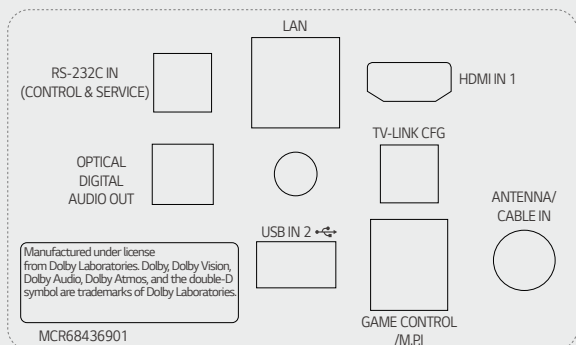

## Public Display Mode (Hotel Mode)

From channel selection to volume level, you can control the TV settings in business areas. It also enables you to restore default settings, as required, on the TVs.

## CONNECTIVITY

65" / 55" / 50"

Rear

Side

\* Jack Panels may differ from the above image, so please contact LG sales team to verify before ordering.

Download  
LG C-Display+  
Mobile App  
Google Play Store