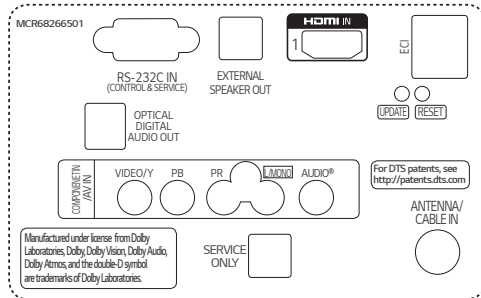

# DIMENSIONS (unit: mm)

Hotel TV | UT347H Series

65"

55"

49"

# CONNECTIVITY

65" | 55" | 49"

MCR682665 "01"

- 1 HDMI IN 2 (ARC)
- 2 HDMI IN 3
- 3 USB IN

\* Dimensions & Jack Panels (Read/Side) may differ from the above image, so please contact LG sales team to verify before ordering.