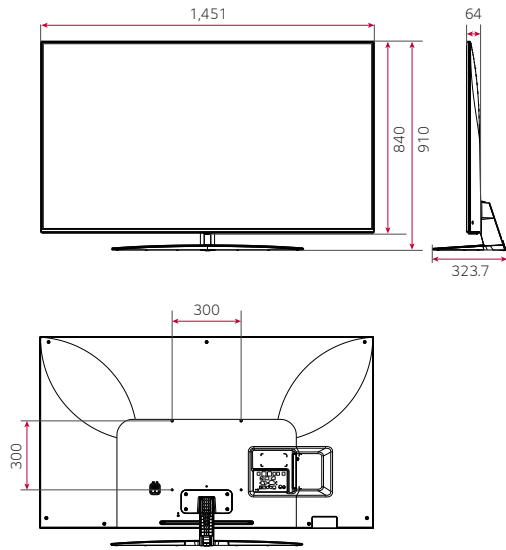

## Commercial Swivel Stand

The UT347H commercial grade stand swivels to allow guests to view the TV from virtually any angle and can easily be fastened to a tabletop for security purposes.

\* 55, 49 inch only

# DIMENSIONS (unit: mm)

Hotel TV | UT347H Series

65"

55"

49"

# CONNECTIVITY

65" | 55" | 49"

MCR682665 "01"

- 1 HDMI IN 2 (ARC)
- 2 HDMI IN 3
- 3 USB IN

\* Dimensions & Jack Panels (Read/Side) may differ from the above image, so please contact LG sales team to verify before ordering.