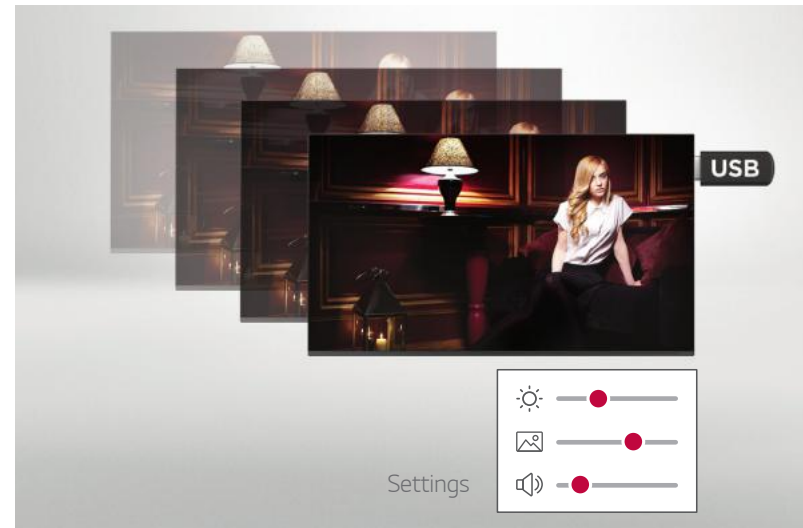

USB Cloning

USB data cloning makes managing multiple displays more efficient for optimal operation. No need to set up each display one by one, data can be copied to a USB in one display, data will be distributed to other displays through a USB plug-in.