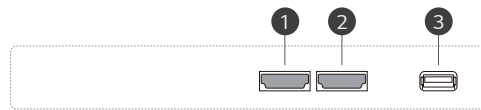

# CONNECTIVITY

65" | 55" | 49"

MCR682665 "01"

- 1 HDMI IN 2 (ARC)
- 2 HDMI IN 3
- 3 USB IN

\* Dimensions & Jack Panels (Read/Side) may differ from the above image, so please contact LG sales team to verify before ordering.