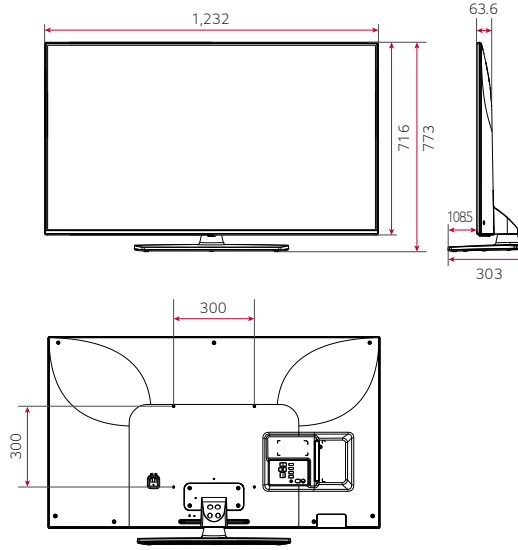

## Commercial Swivel Stand

The UT347H commercial grade stand swivels to allow guests to view the TV from virtually any angle and can easily be fastened to a tabletop for security purposes.

\* 55, 49 inch only

# DIMENSIONS (unit: mm)

Hotel TV | UT347H Series

65"

55"

49"

# CONNECTIVITY

65" | 55" | 49"

MCR682665 "01"

- 1 HDMI IN 2 (ARC)
- 2 HDMI IN 3
- 3 USB IN

\* Dimensions & Jack Panels (Read/Side) may differ from the above image, so please contact LG sales team to verify before ordering.