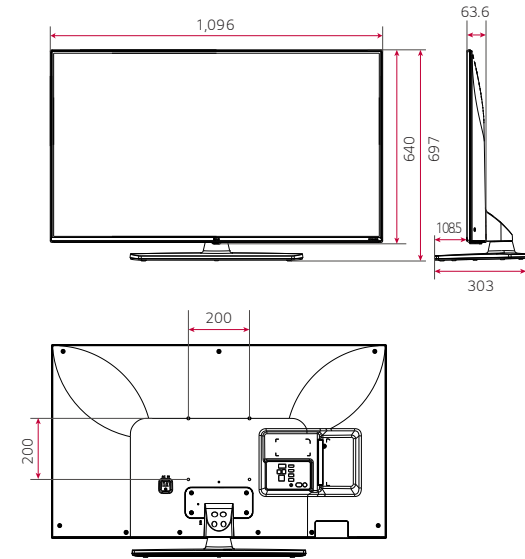

# DIMENSIONS (unit: mm)

Hotel TV | UT347H Series

65"

55"

49"

# CONNECTIVITY

65" | 55" | 49"

MCR682665 "01"

- 1 HDMI IN 2 (ARC)
- 2 HDMI IN 3
- 3 USB IN

\* Dimensions & Jack Panels (Read/Side) may differ from the above image, so please contact LG sales team to verify before ordering.