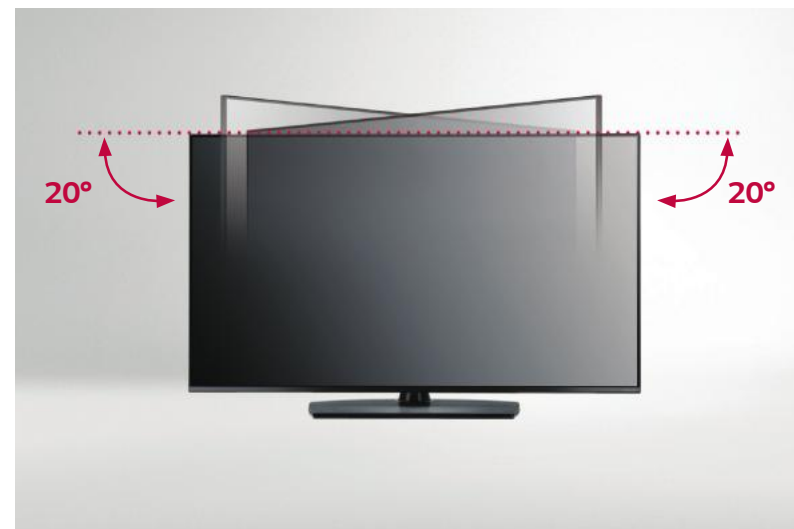

Commercial Swivel Stand

The UT347H commercial grade stand swivels to allow guests to view the TV from virtually any angle and can easily be fastened to a tabletop for security purposes.