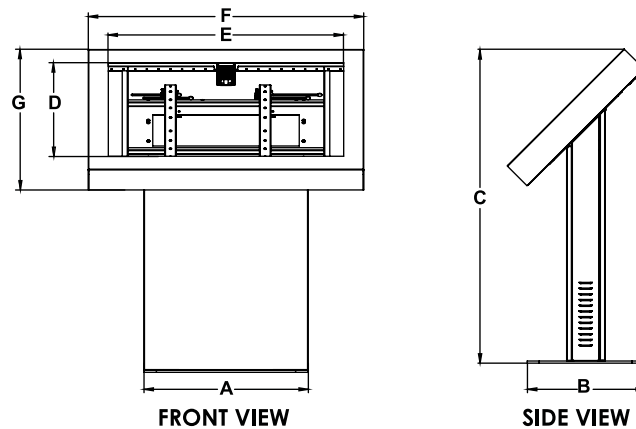

## Product Specifications

	DIMENSIONS (W x H x D)	PRODUCT WEIGHT	LOAD CAPACITY	FINISH	AVAILABLE COLORS
KIL540/KIL542(-S)	43.50" x 54.35" x 20.50" (1105 x 1380 x 521mm)	180lb (81kg)	75lb (34kg)	Powder Coat	KIL540, KIL542, KIL546, KIL547: Gloss Black
KIL546/ KIL547(-S)	47.00" x 55.08" x 20.50" (1194 x 1399 x 521mm)	185lb (84kg)			KIL540-S, KIL542-S, KIL546-S, KIL547-S: Silver

## Package Specifications

	PACKAGE SIZE (W x H x D)	PACKAGE SHIP WEIGHT	PACKAGE UPC CODE	PACKAGE CONTENTS	UNITS IN PACKAGE
KIL540/KIL542(-S)	48.00" x 57.89" x 40.00" (1219 x 1470 x 1016mm)	199lb (90kg)	KIL540: 735029297390 KIL540-S: 735029297406 KIL542: 735029297413 KIL542-S: 735029297420	Kiosk with display mounting hardware	1
KIL546/ KIL547(-S)	48.00" x 58.49" x 40.00" (1219 x 1485 x 1016mm)	219lb (99kg)	KIL546: 735029296676 KIL546-S: 735029296706 KIL547: 735029296683 KIL547-S: 735029296713		

All dimensions = inch (mm)

MODEL NO.	DIMENSION "A"	DIMENSION "B"	DIMENSION "C"	DIMENSION "D"	DIMENSION "E"	DIMENSION "F"	DIMENSION "G"
KIL540	28.00" (711mm)	20.50" (148mm)	54.35" (1380mm)	19.67" (500mm)	34.97" (888mm)	43.50" (1105mm)	27.00" (686mm)
KIL542	28.00" (711mm)	20.50" (148mm)	54.35" (1380mm)	20.65" (525mm)	36.72" (933mm)	43.50" (1105mm)	27.00" (686mm)
KIL546	28.00" (711mm)	20.50" (148mm)	55.08" (1399mm)	22.61" (574mm)	40.20" (1021mm)	47.00" (1194mm)	29.00" (737mm)
KIL547	28.00" (711mm)	20.50" (148mm)	55.08" (1399mm)	23.10" (587mm)	41.07" (1043mm)	47.00" (1194mm)	29.00" (737mm)